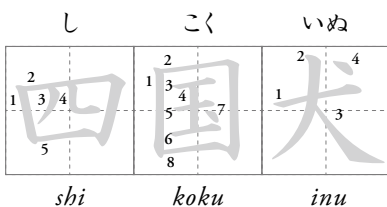

四国犬

Shikoku Inu

Learn about one of the six native dog breeds of Japan and colour in the picture below.

Write *Shikoku Inu* in Japanese

Practise by tracing the characters below in the correct stroke order.

About the *Shikoku Inu*

Height: ♂ 49-55cm ♀ 46-52 cm

Origins: Mountainous regions of Kōchi Prefecture on the island of Shikoku, the smallest of the four main islands of Japan.

Coat colour: Sesame, black-sesame or red-sesame (depending on the mix of red, black and white hairs). White markings on the muzzle, cheeks, throat and underside.