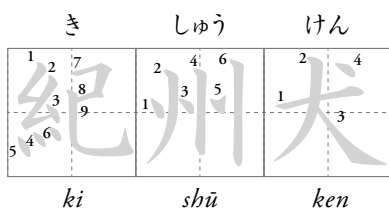

紀州犬

Kishū Ken

Learn about one of the six native dog breeds of Japan and colour in the picture below.

Write *Kishū Ken* in Japanese

Practise by tracing the characters below in the correct stroke order.

About the *Kishū Ken*

Height: ♂ 49-55cm ♀ 46-52 cm

Origins: Mountainous regions of the former Kishū region located in today's Mie and Wakayama Prefectures.

Coat colour: White is the most common. A few are red or sesame (a mix of red with black hairs).

Characteristics: Medium-sized with clam-shaped eyes.