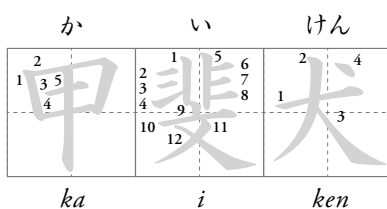

甲斐犬

Kai Ken

Learn about one of the six native dog breeds of Japan and colour in the picture below.

Write *Kai Ken* in Japanese

Practise by tracing the characters below in the correct stroke order.

About the *Kai Ken*

Height: ♂ 47–55cm ♀ 44–52 cm

Origins: Mountainous region of Yamanashi Prefecture formerly known as Kai Province near Japan's Southern Alps.

Coat colour: Brindle (tiger-striped): this can be black brindle, medium brindle or red brindle depending on the mix of coloured hairs.

Characteristics: Medium-sized with brindle (tiger-striped) coat and strong, well-developed limbs.