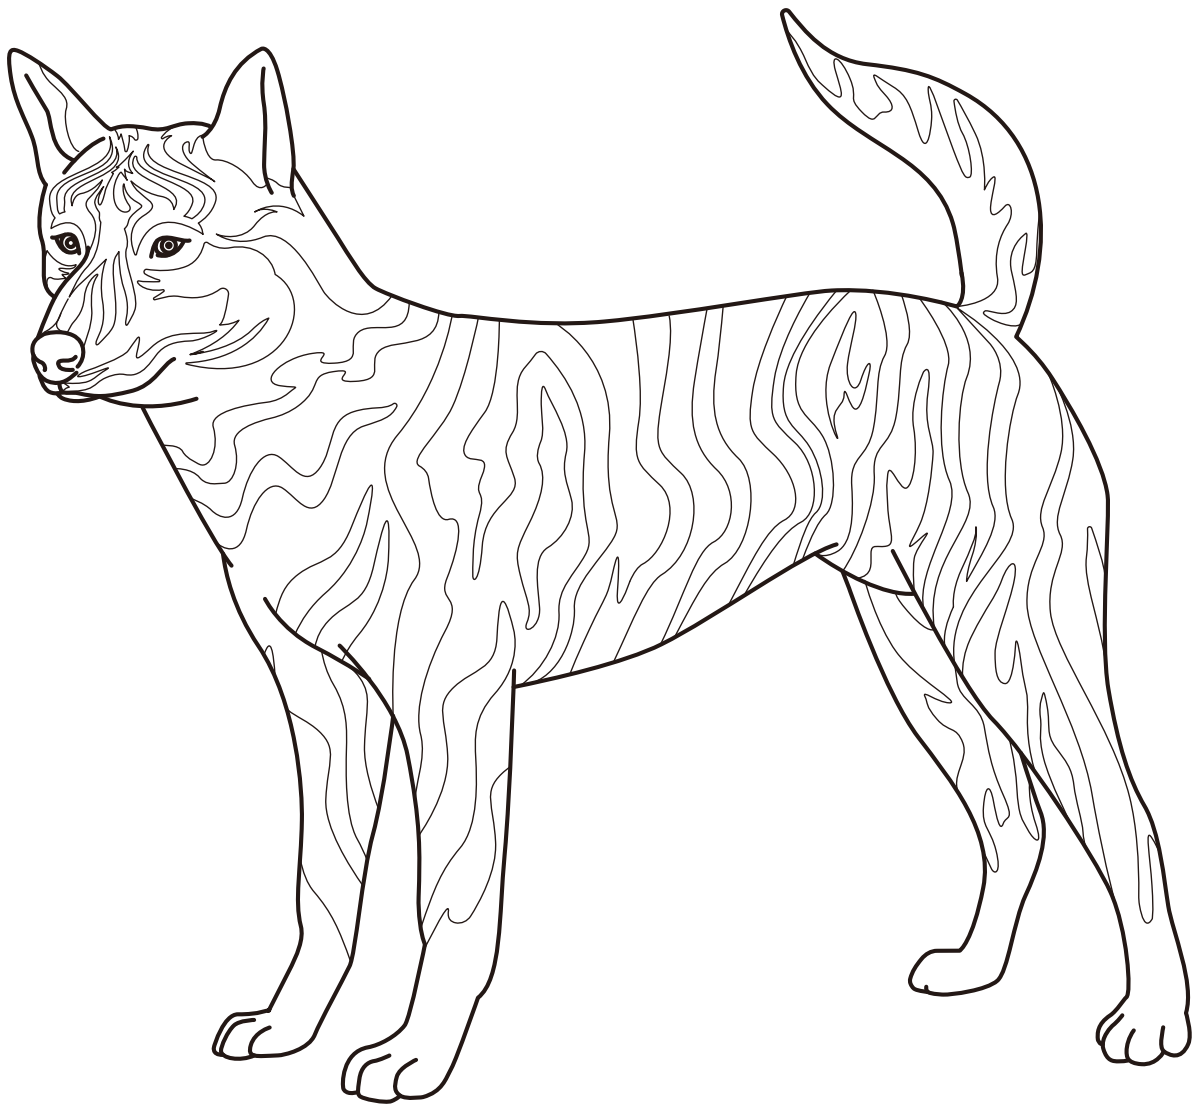

甲斐犬

Kai Ken

Learn about one of the six native dog breeds of Japan and colour in the picture below.

Write *Kai Ken* in Japanese

Practise by tracing the characters below in the correct stroke order.

About the *Kai Ken*

Height: ♂ 47–55cm ♀ 44–52 cm

Origins: Mountainous region of Yamanashi Prefecture formerly known as Kai Province near Japan's Southern Alps.

Coat colour: Brindle (tiger-striped): this can be black brindle, medium brindle or red brindle depending on the mix of coloured hairs.

Characteristics: Medium-sized with brindle (tiger-striped) coat and strong, well-developed limbs.