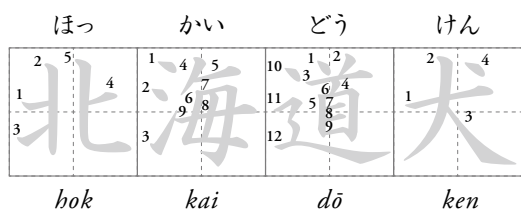

# 北海道犬

## *Hokkaidō Ken*

Learn about one of the six native dog breeds of Japan and colour in the picture below.

### About the *Hokkaidō Ken*

Height: ♂ 47–55 cm ♀ 44–52 cm

Origins: Hokkaidō, the second largest island and northernmost prefecture of Japan.

Coat colour: Various colours exist including red (most common), white, black, sesame (a mix of red and black hairs) and brindle (tiger-striped).

Characteristics: Robust, medium-sized dog which can withstand the cold and snowy climate of Hokkaidō. Small, triangular, pointed ears.