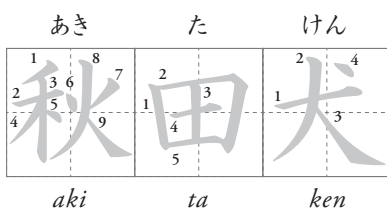

秋田犬

Akita Ken

Learn about one of the six native dog breeds of Japan and colour in the picture below.

Write *Akita Ken* in Japanese

Practise by tracing the characters below in the correct stroke order.

About the *Akita Ken*

Height: ♂ 64-70 cm ♀ 58-64 cm

Origins: Mountainous regions around Akita Prefecture in northern Japan.

Coat colour: Red (most common), brindled (tiger striped) or white. Red and brindled *Akita* have white markings on the muzzle, cheeks, throat and underside.

Characteristics: Largest of the six Japanese native dog breeds. Thick double coat and strong build.